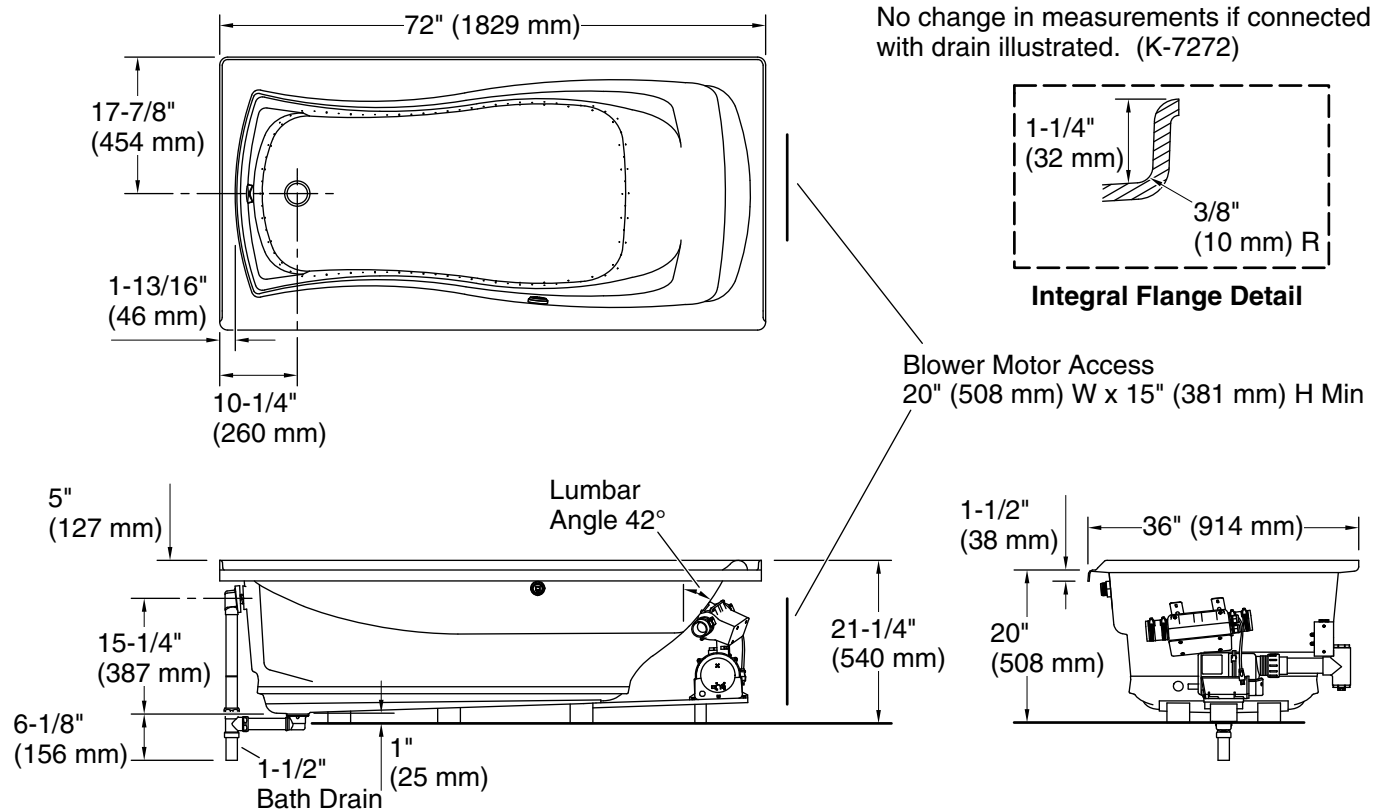

Required Electrical Service

Two dedicated circuits required, protected with Class A Ground-Fault Circuit-Interrupter (GFCI). Outside North America, this device may be known as a Residual Current Device (RCD).

Blower: 120 V, 15 A, 60 Hz
Air bath: 120 V, 15 A, 60 Hz

Technical Information

All product dimensions are nominal.

Installation: Three-wall alcove
Drain location: Left
Basin area, bottom: 47-7/16" x 20-5/8" (1205 mm x 525 mm)
Basin area, top: 64-15/16" x 25-1/16" (1649 mm x 636 mm)
Weight: 108 lbs (49 kg)
Minimum floor load: 41 lbs/ft² (200.2 kg/m²)
Water depth: 13-3/8" (340 mm)
Water capacity: 72 gal (272.5 L)
Electrical component rating: Blower: 120 V, 10 A, 60 Hz
Air bath: 120 V, 5 A, 60 Hz

Notes

Measure your actual product for rough-in details.

Install this product according to the installation instructions.

The hot water supply should be 70% of the capacity of the bath or greater. Installations will vary.

Remote blower installation kit K-1446 is available for relocating the blower. Provide access for servicing the blower.

Do not relocate or alter the PVC tee or coiled flexible tubing connected to the blower. Follow the blower relocation instructions exactly.